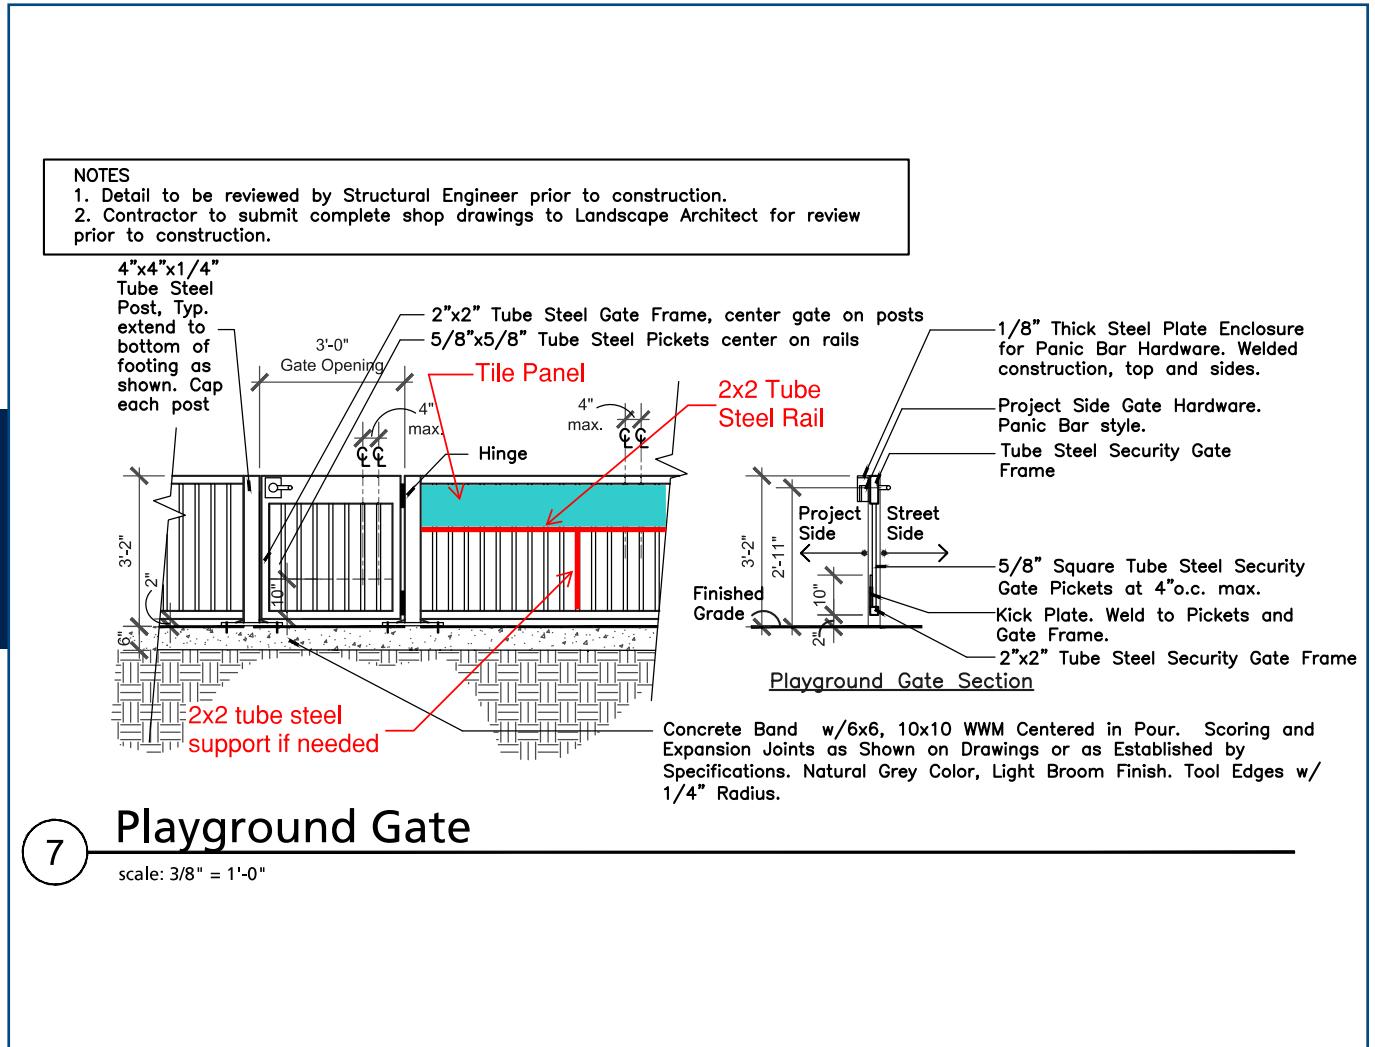

EXHIBIT B: supporting photographs of The Firehouse and salvaged materials

Location 1: Tiled niche on building exterior (2)

EXHIBIT B: supporting photographs of The Firehouse and salvaged materials

7 **Playground Gate**
 scale: 3/8" = 1'-0"

Location 2: Playground fence mounted art

EXHIBIT B: supporting photographs of The Firehouse and salvaged materials

Location 2: Playground fence mounted art