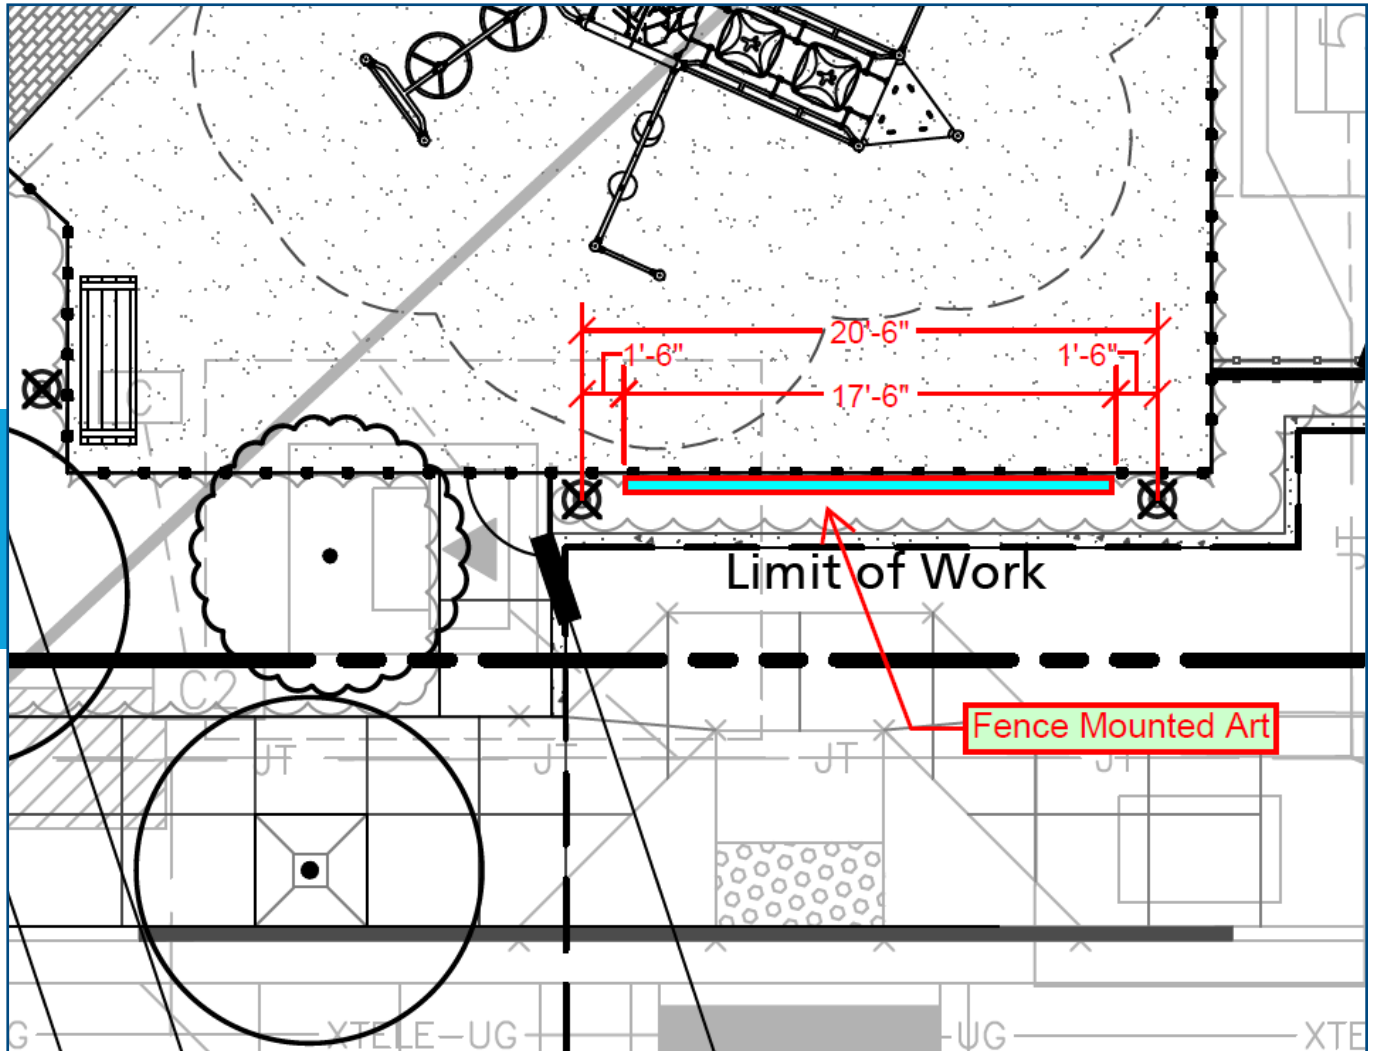

Firehouse Square RFQ Supporting Images

EXHIBIT B: supporting photographs of The Firehouse and salvaged materials

Belmont's new firehouse, completed recently, is attracting considerable attention these days, and this week was the scene of a tree planting in memory of nine deceased members of the Belmont Fire Department. The firehouse has dormitory space, a kitchen, lounging room, reception room and space for two vehicles. (Tribune photo by Dan C. Baker).

EXHIBIT B: supporting photographs of The Firehouse and salvaged materials

Location 1: Tiled niche on building exterior (2)

EXHIBIT B: supporting photographs of The Firehouse and salvaged materials

7 **Playground Gate**
 scale: 3/8" = 1'-0"

Location 2: Playground fence mounted art

EXHIBIT B: supporting photographs of The Firehouse and salvaged materials

Location 2: Playground fence mounted art