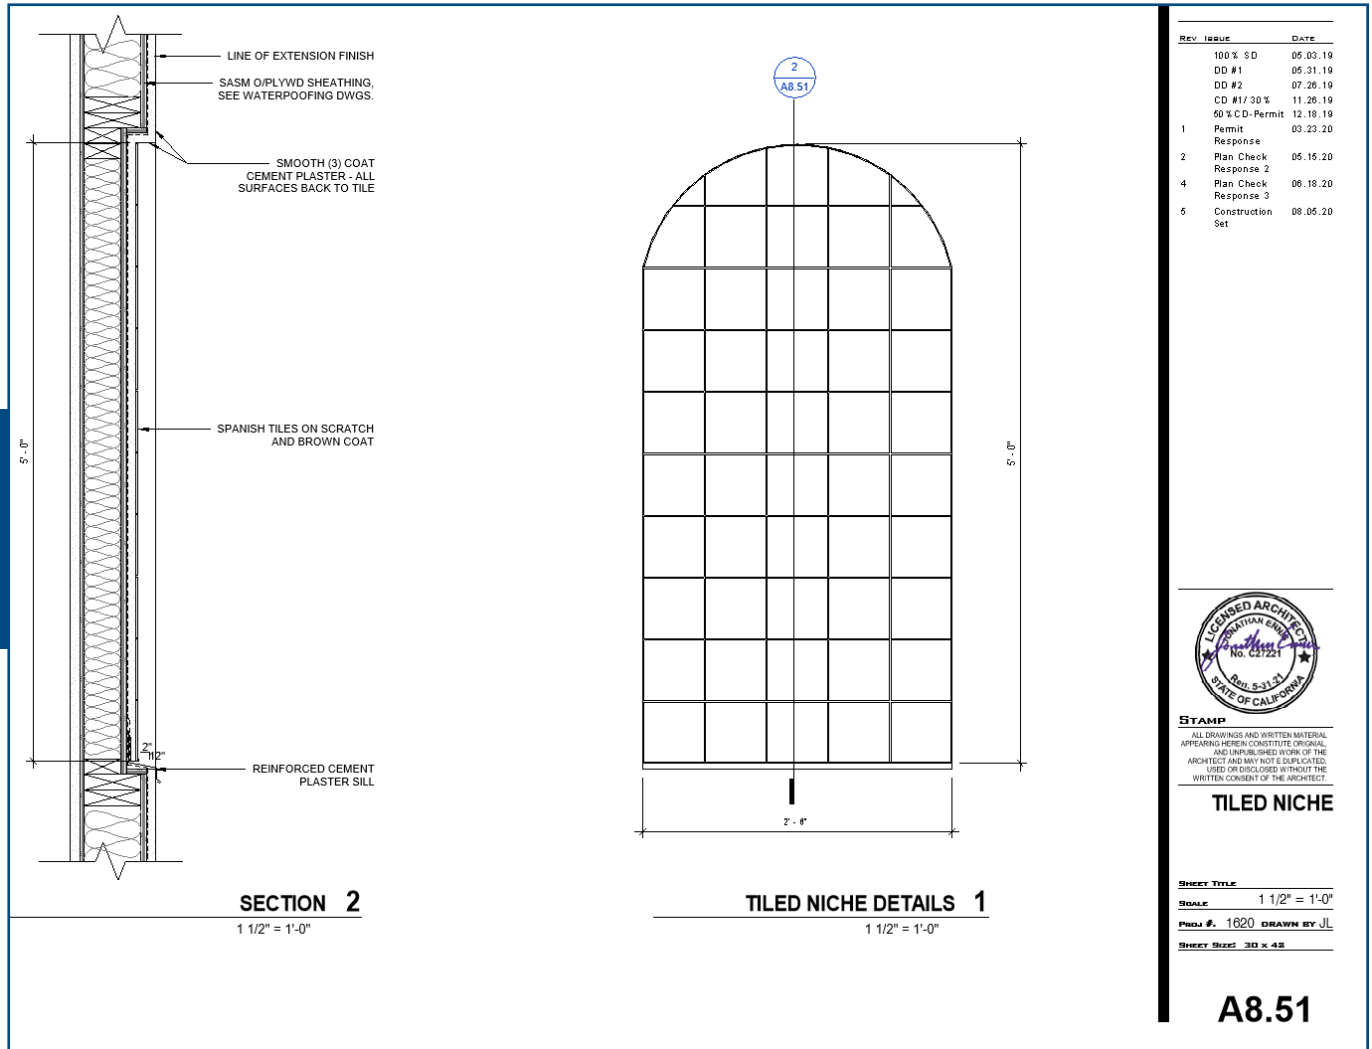

Firehouse Square RFQ Supporting Images

EXHIBIT B: supporting photographs of The Firehouse and salvaged materials

Belmont's new firehouse, completed recently, is attracting considerable attention these days, and this week was the scene of a tree planting in memory of nine deceased members of the Belmont Fire Department. The firehouse has dormitory space, a kitchen, lounging room, reception room and space for two vehicles. (Tribune photo by Dan C. Baker).

2/26/37 706-A1

EXHIBIT B: supporting photographs of The Firehouse and salvaged materials

EXHIBIT B: supporting photographs of The Firehouse and salvaged materials

EXHIBIT B: supporting photographs of The Firehouse and salvaged materials

EXHIBIT B: supporting photographs of The Firehouse and salvaged materials

Location 1: Tiled niche on building exterior (2)

EXHIBIT B: supporting photographs of The Firehouse and salvaged materials

7 **Playground Gate**
 scale: 3/8" = 1'-0"